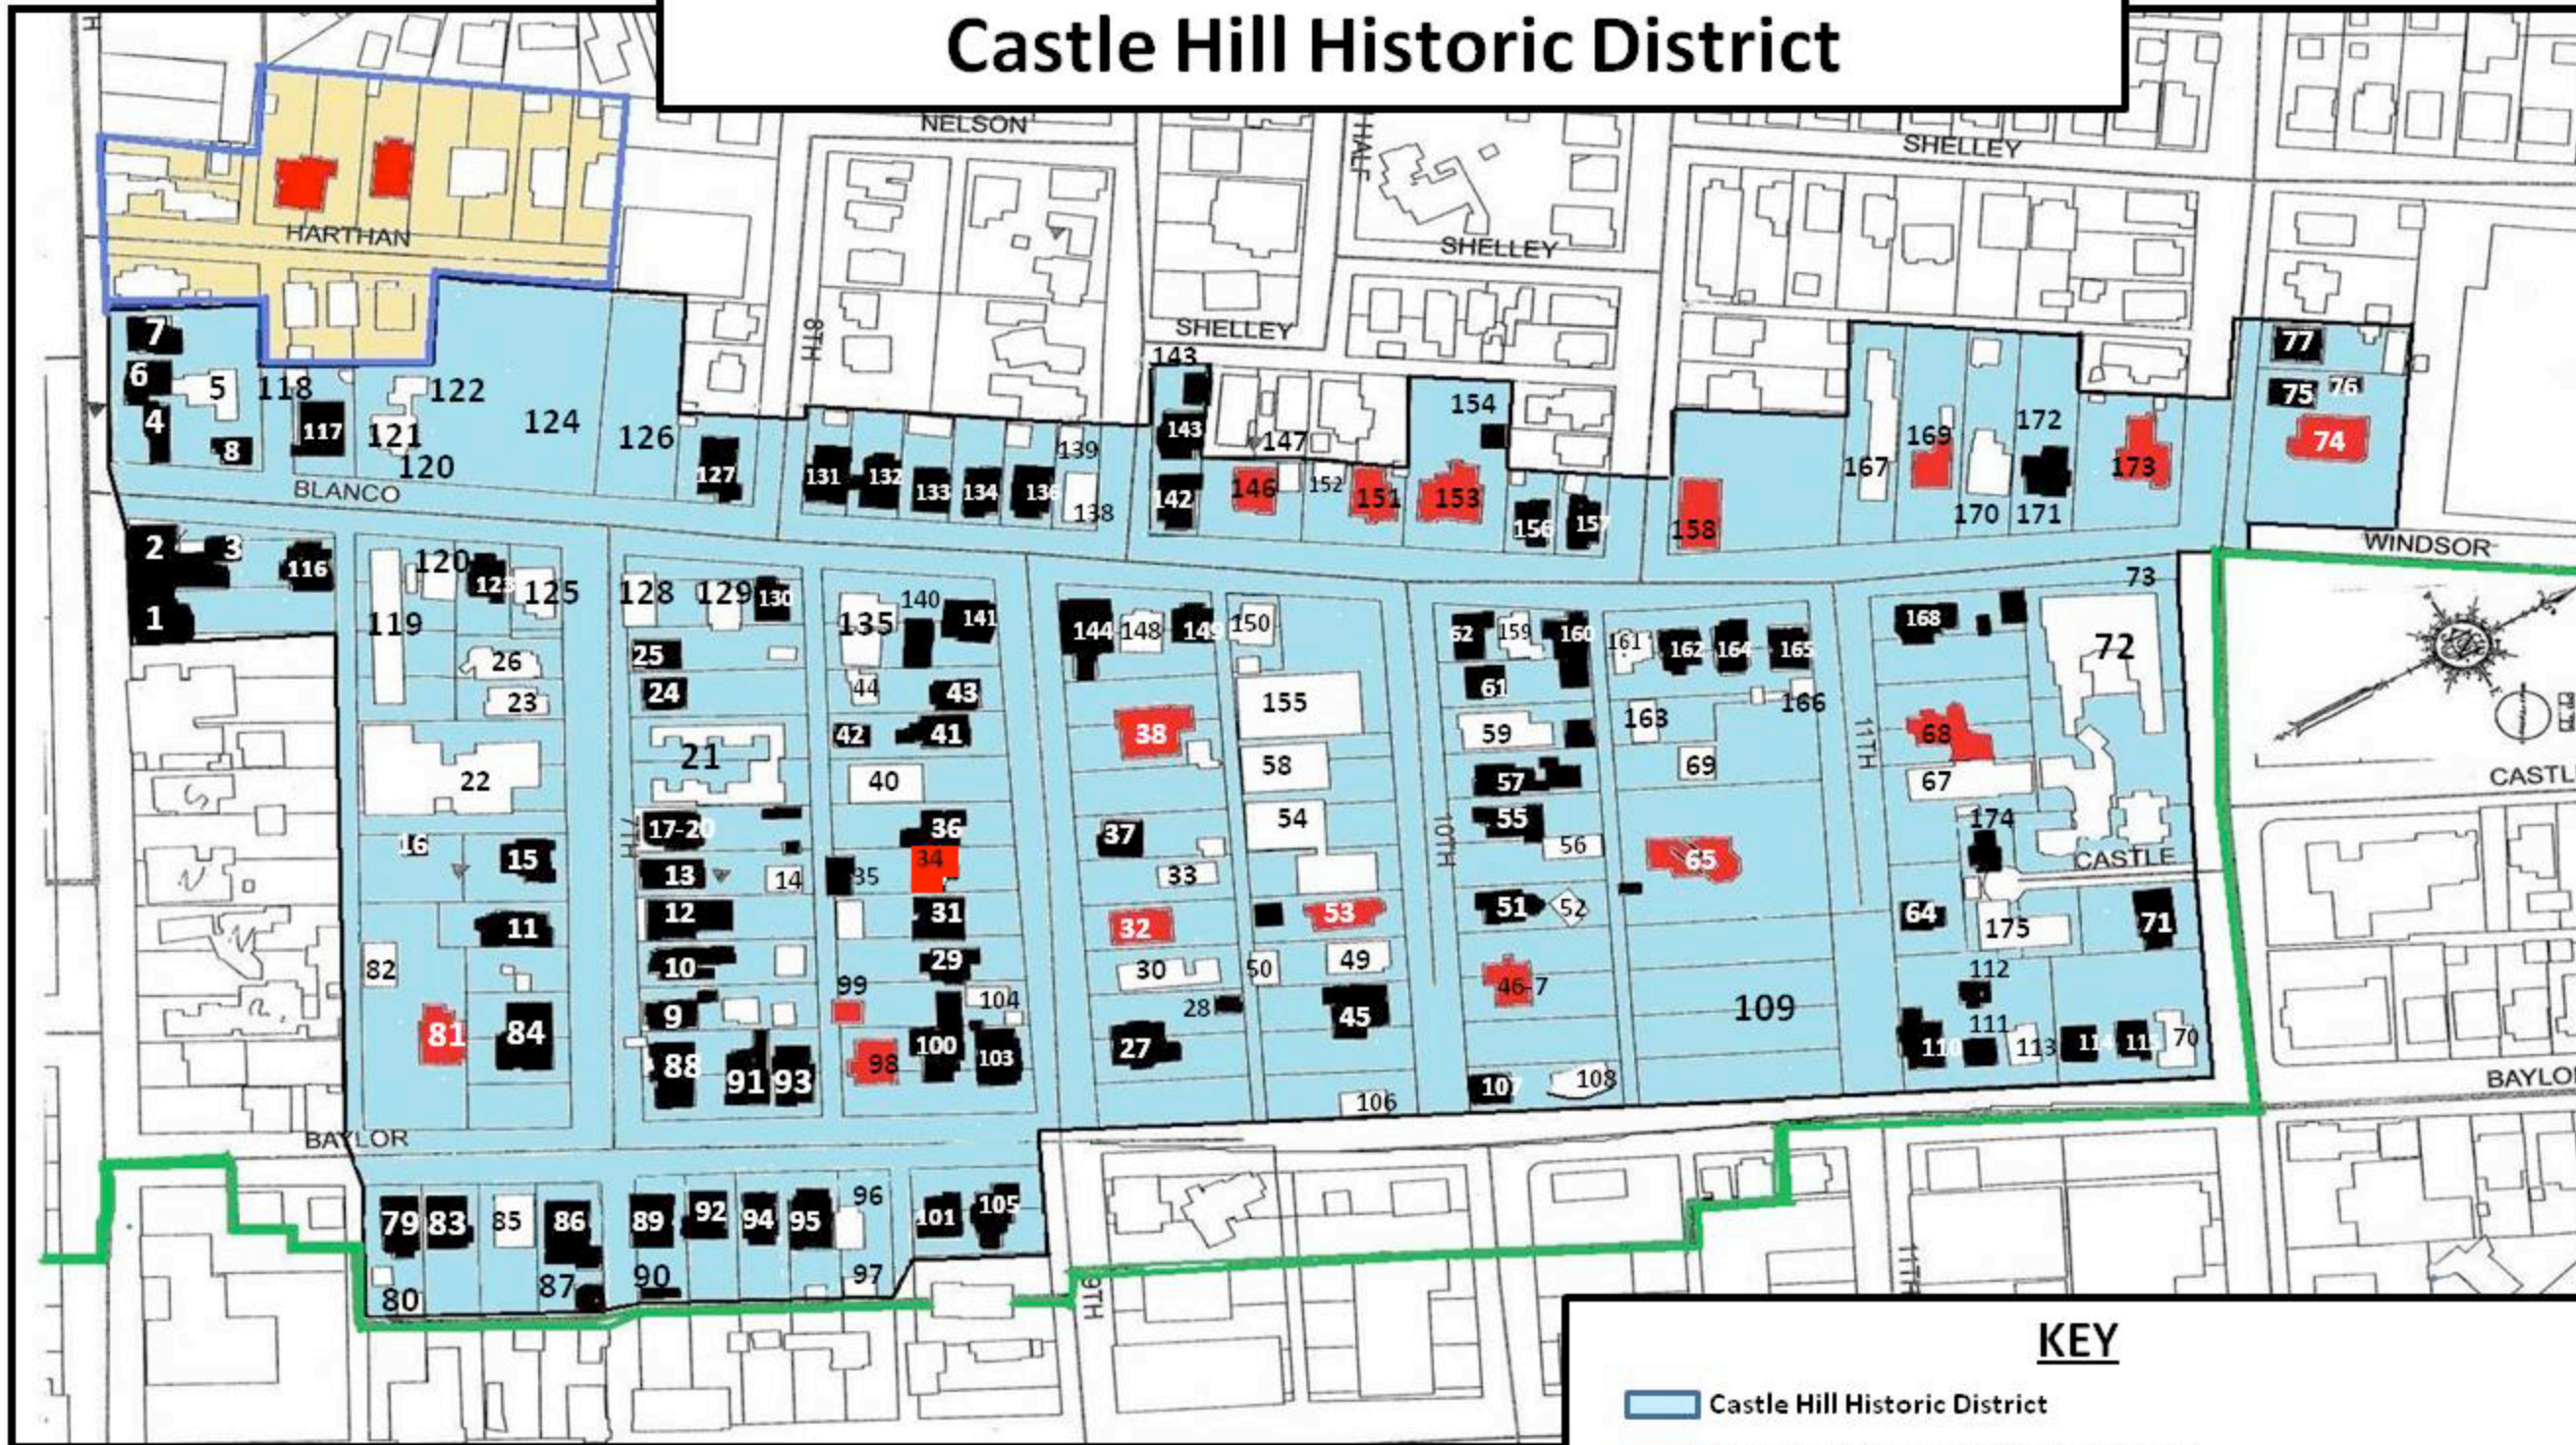

# Castle Hill Historic District

Note: Each property is labeled by number, which corresponds to the Map Key Number in Appendix C as well as the building surveys in Appendix D.

**KEY**

- Castle Hill Historic District
- Harthan Street Local Historic District
- City Landmarks
- Contributing Properties
- Boundary of the West Line National Register Historic District